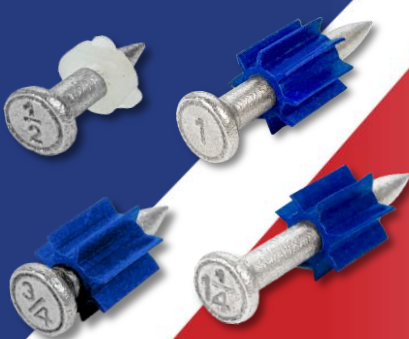

.300"/8mm Head, .145"/.157" Dia. Shank
Collated Pins

Embedment Pins